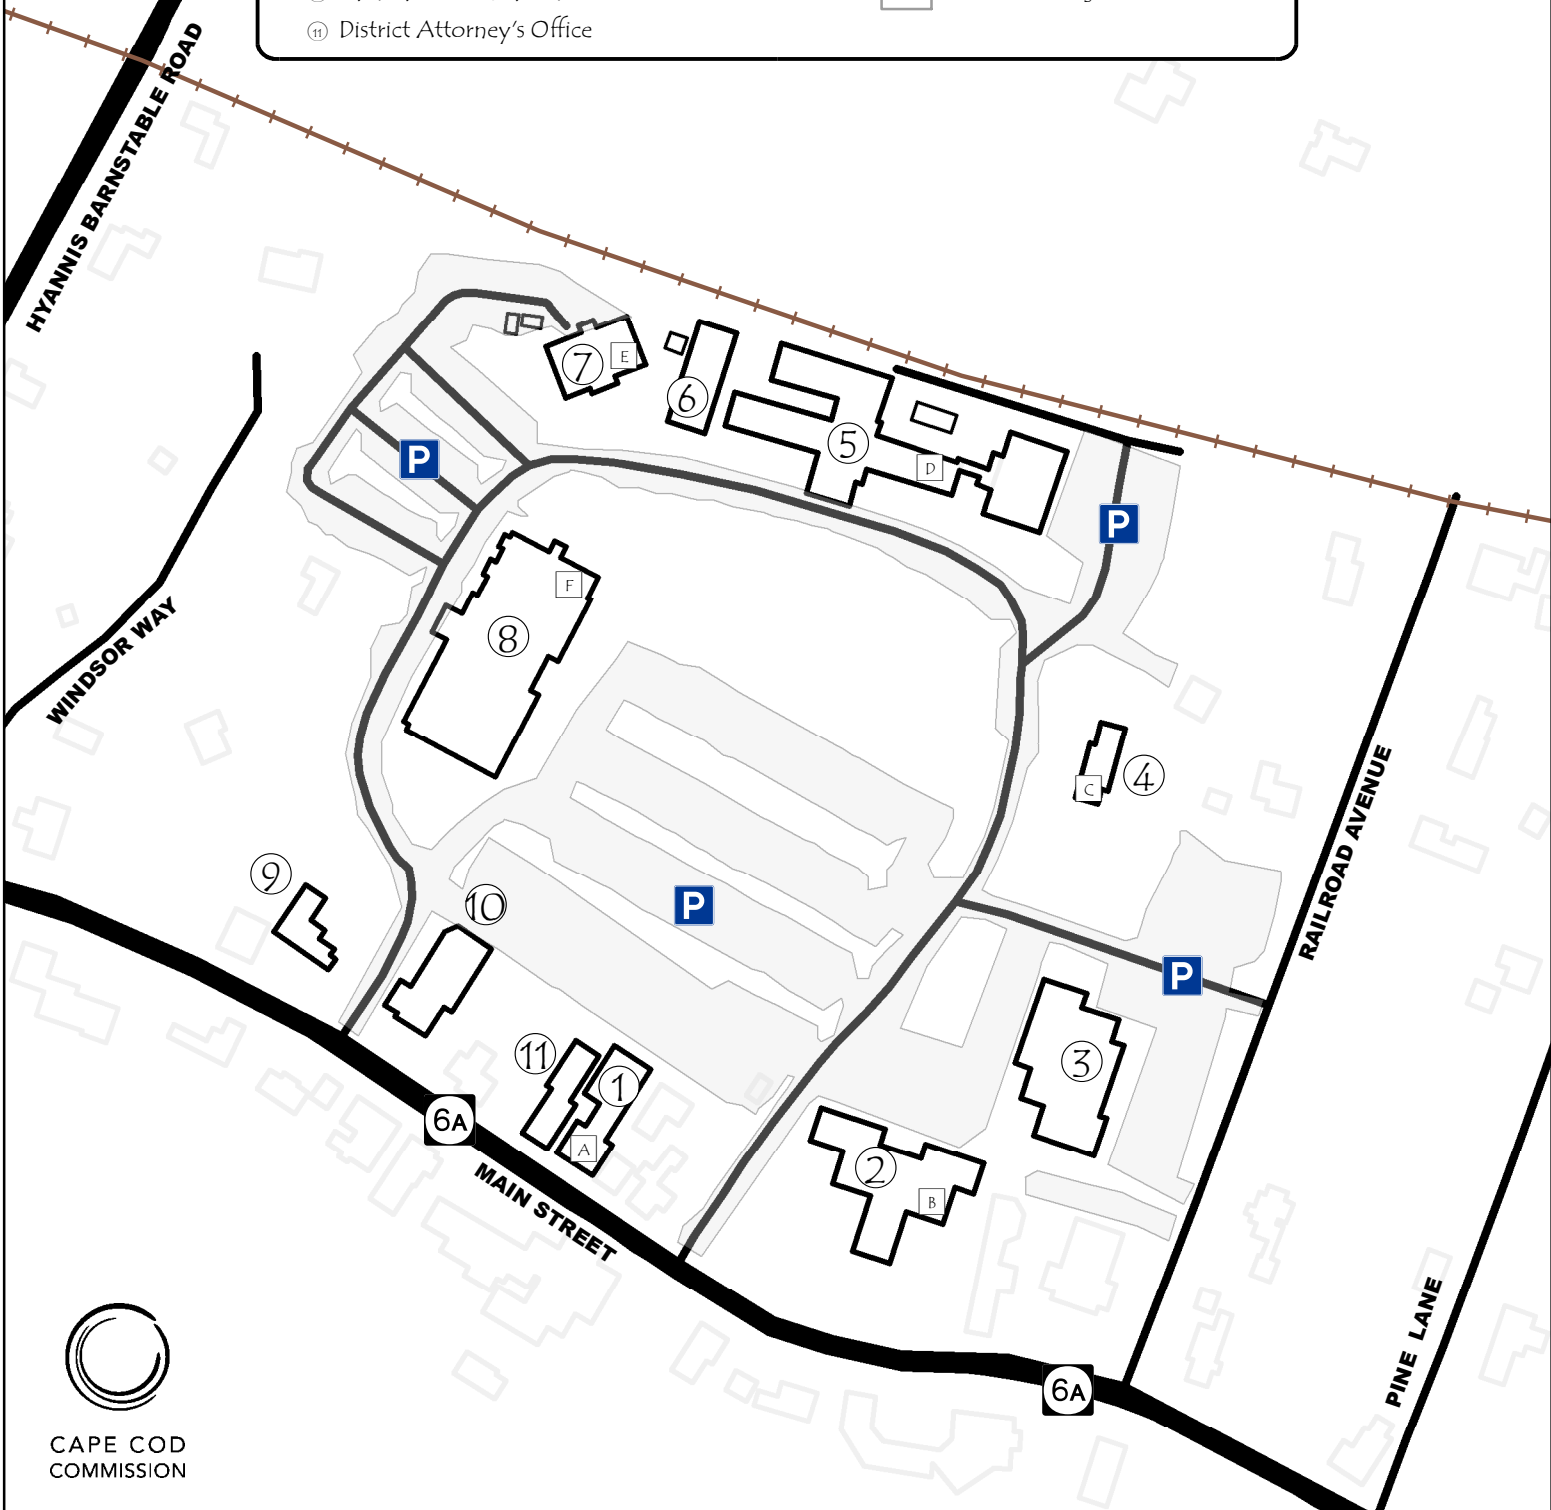

## Conference Rooms

- A CCC Conference Rooms
- B Conference Rooms 11 & 12
- C RDO Conference Room
- D Harborview Conference Room
- E Innovation Room
- F Assembly of Delegates

-  Campus Buildings
-  Adjacent Buildings
-  Other Buildings

1 inch = 200 feet

CAPE COD  
COMMISSION